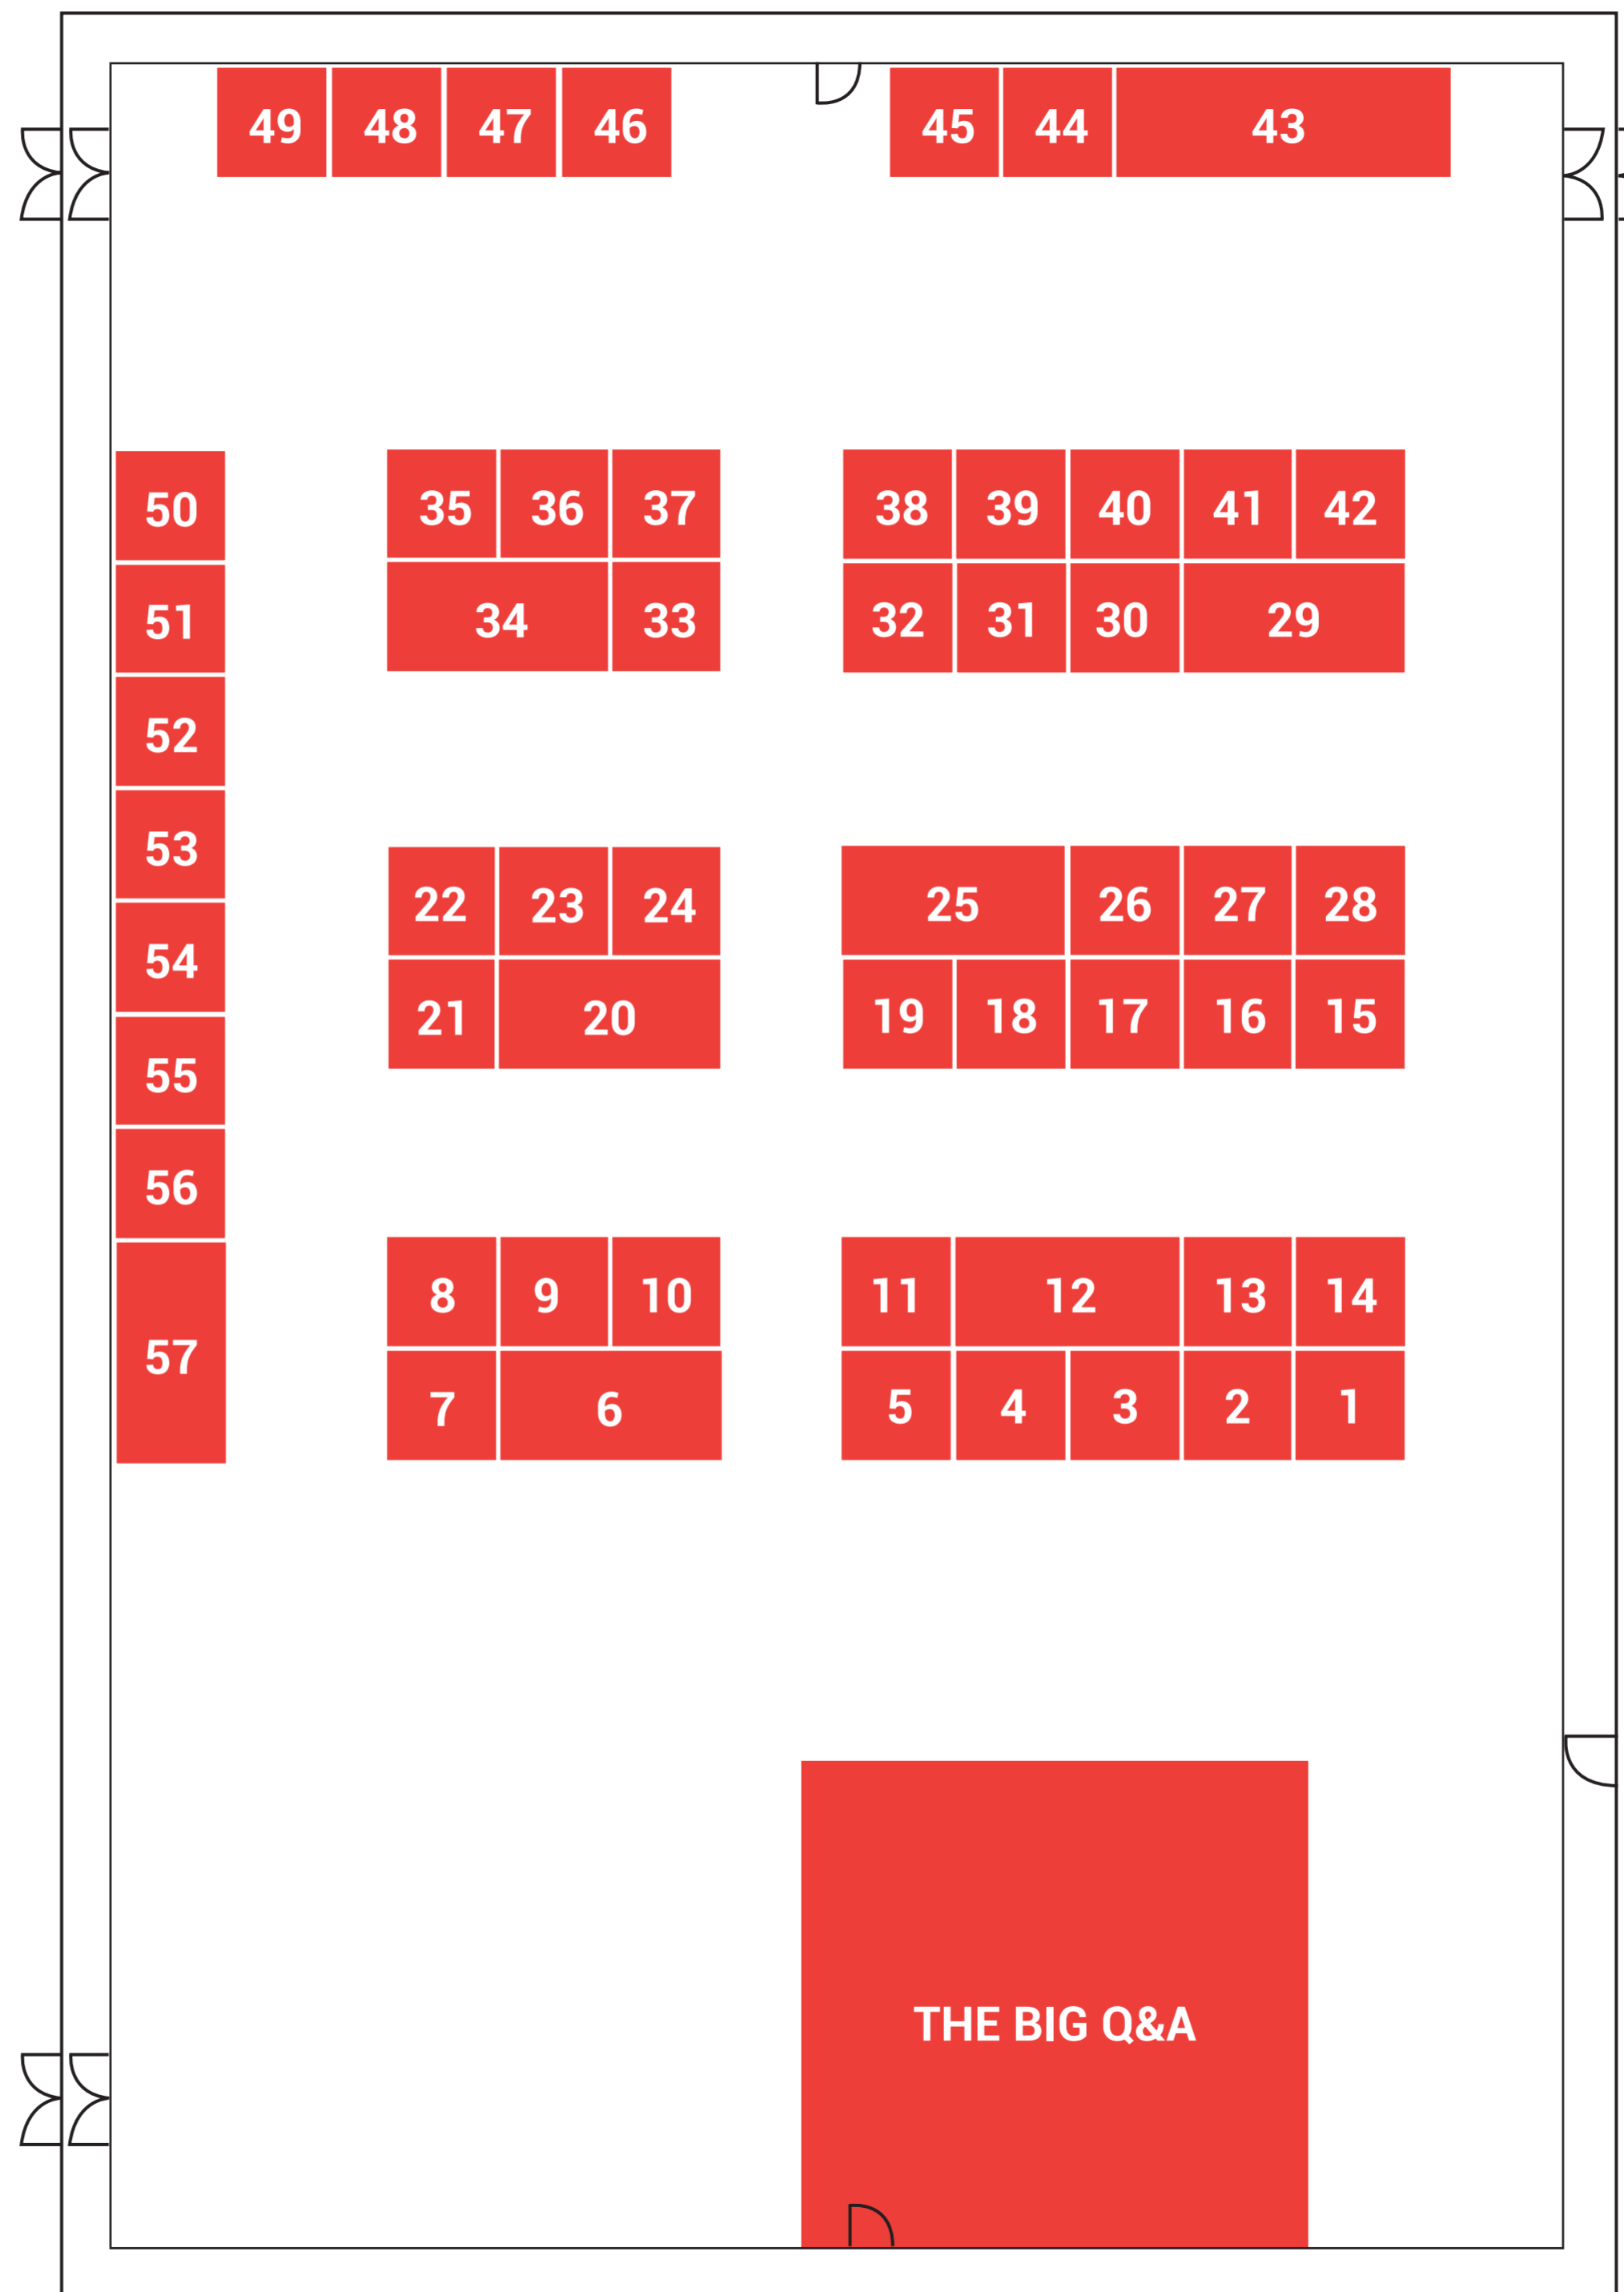

Harper Adams University	42
Hereford College of Arts	46
Hartpury University	18
The University of Hull	16
Imperial College London	50
The University of Law	9
Leeds Trinity University	51
University of Liverpool	28
Liverpool Hope University	21
Liverpool John Moores University	39
Liverpool Media Academy Limited	52
Loughborough University	2
The University of Manchester	44
New Model Institute for Technology and Engineering	49
Nottingham Trent University	45
University of Oxford	10
University of Portsmouth	8
Queen's University Belfast	24
University of Reading	22
SRUC (Scotland's Rural College)	37
University of Salford	55
SOAS University of London	1
University of Sheffield	13
Solent University - Southampton	4
University of Suffolk	31
Swansea University	43
University of Wales Trinity St David	6

Prifysgol Cymru Y Drindod Dewi Sant University of Wales Trinity Saint David	
University Campus of Football Business	3
University of the Arts London	47
University of South Wales	25

University of South Wales Prifysgol De Cymru	
University of Worcester	35

INFORMATION & ADVICE

UCAS	57

EMPLOYERS & APPRENTICESHIPS

The Army	56

In association with:
Prifysgol Cymru
Y Drindod Dewi Sant
University of Wales
Trinity Saint David
HELŌA
CARMARTHEN
YOUR EVENT GUIDE