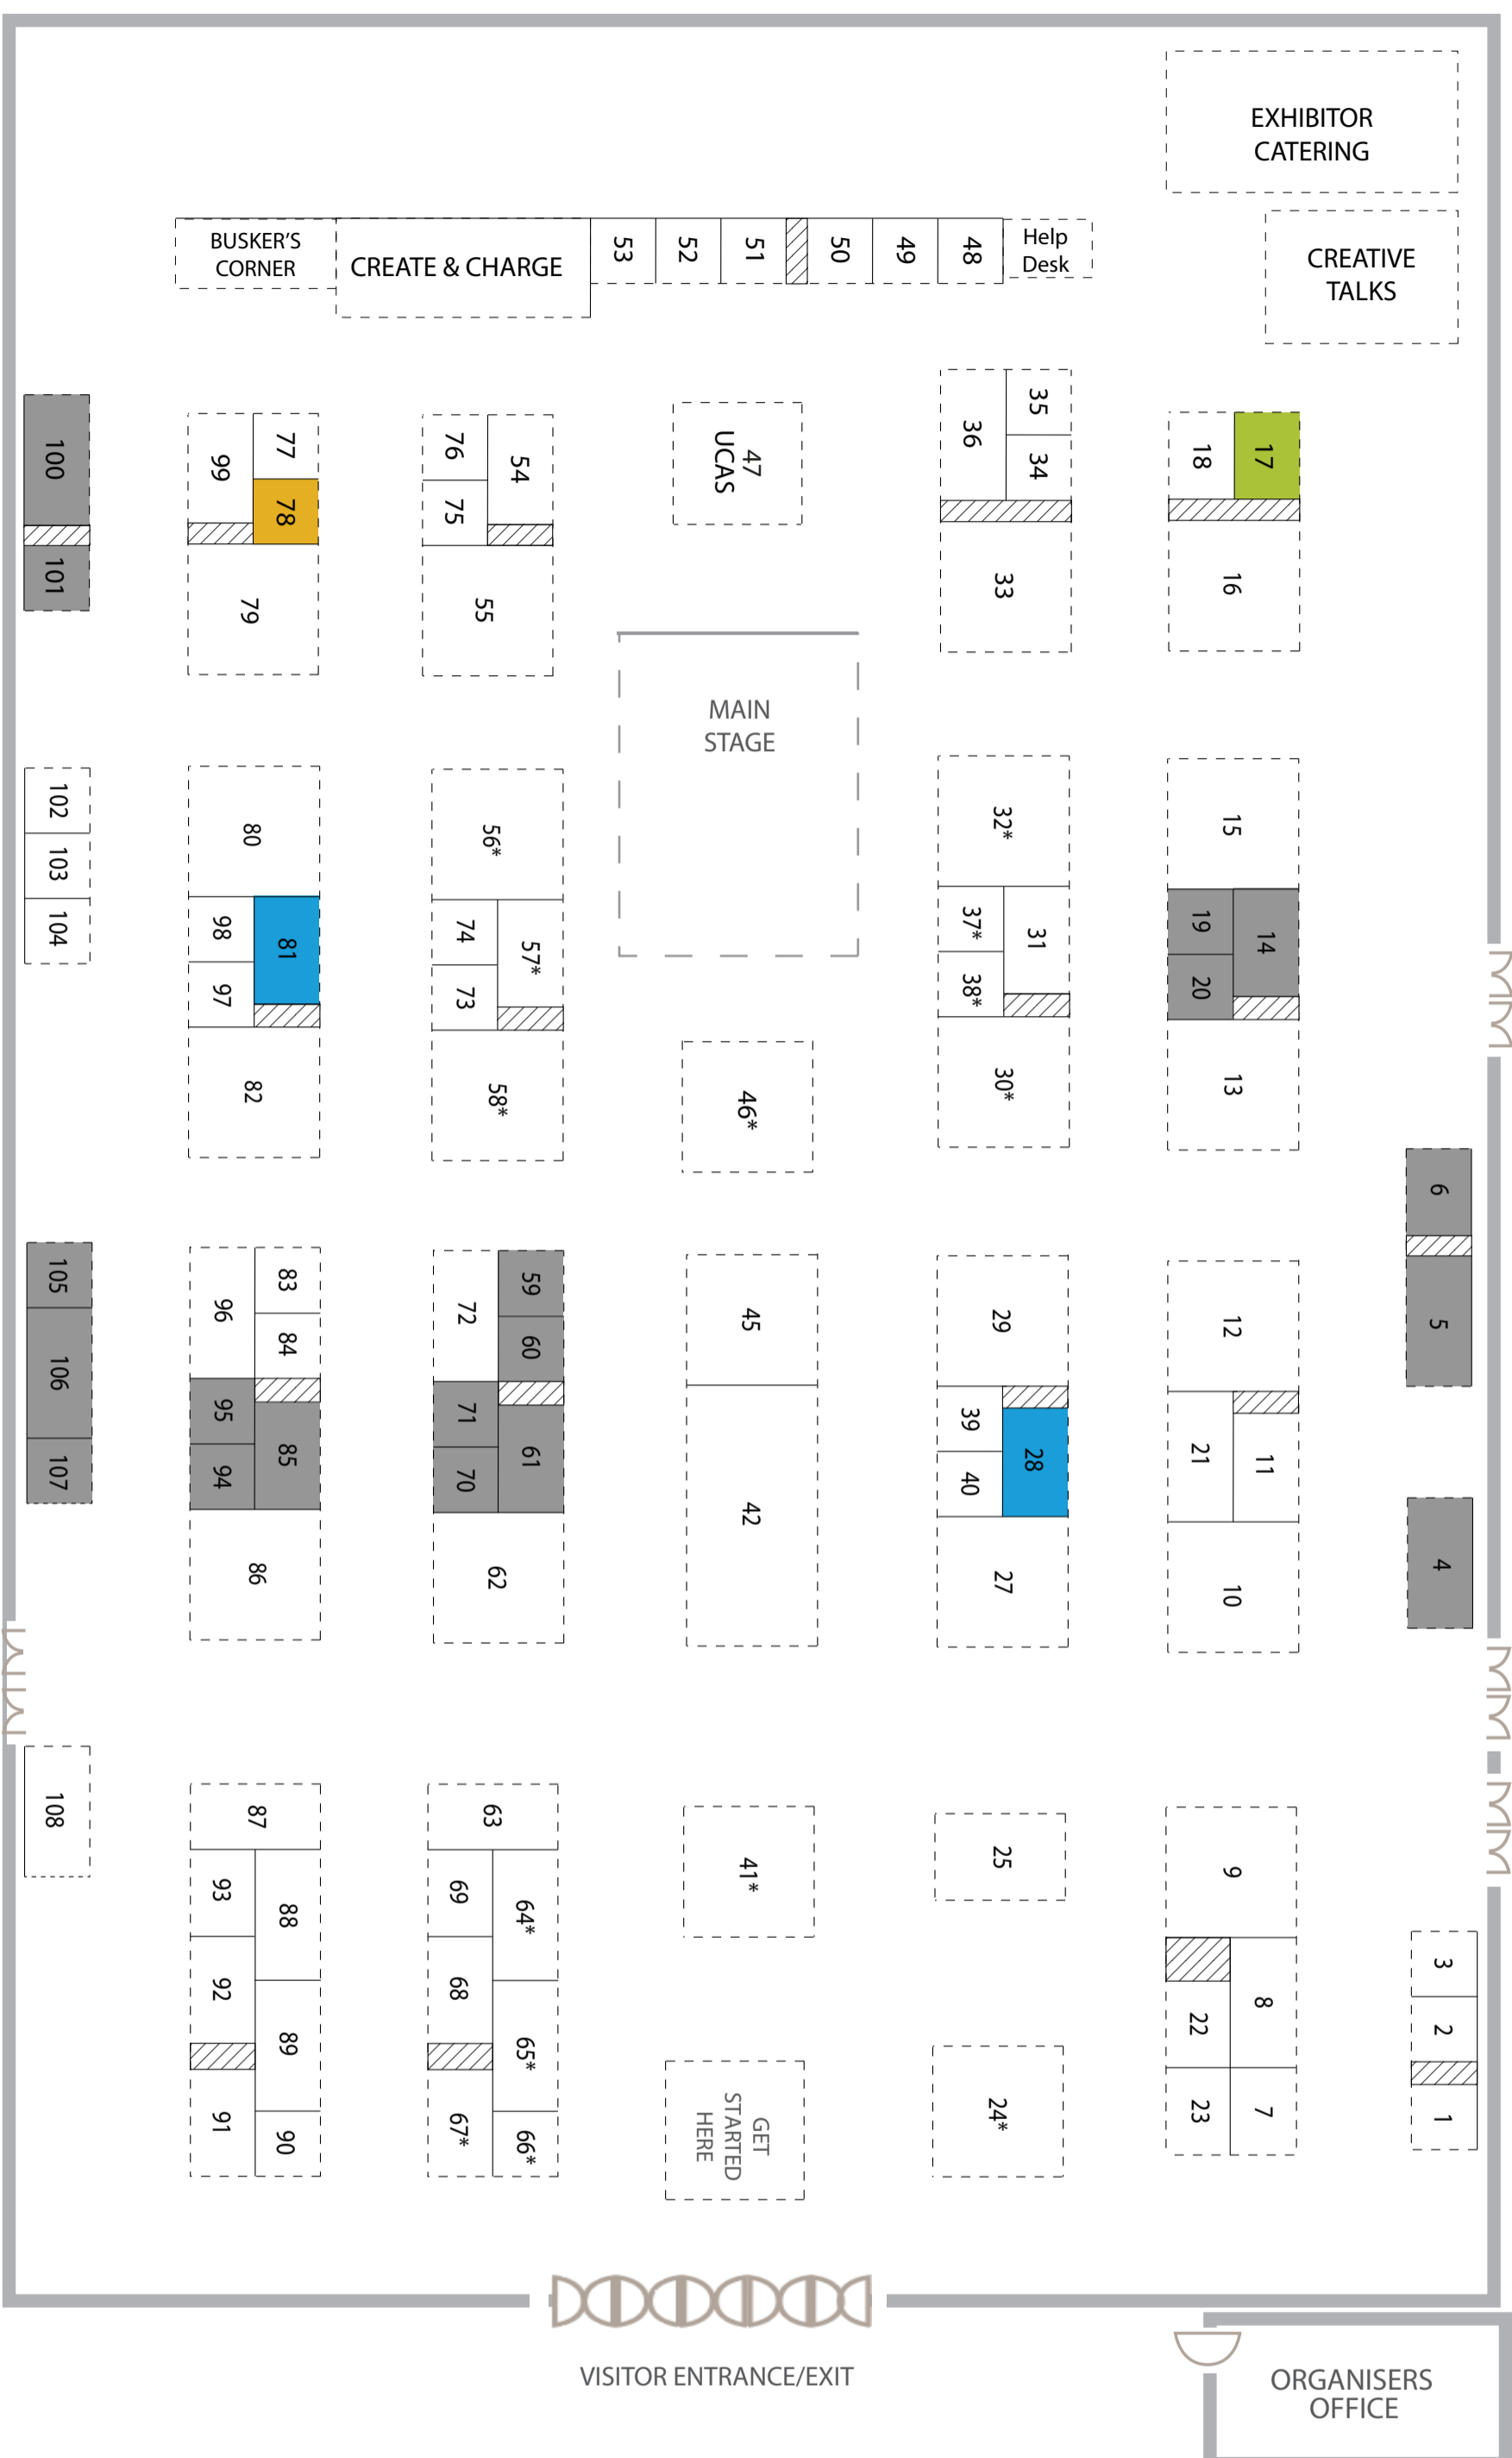

Create Your Future 2024 - Manchester Floor plan - updated 19/06/2024

KEY

	Sold		6M X 3M		Premium Stand		Phase 2
	2M X 3M		6M X 4M		Solid Wall		
	3M X 3M		6M X 6M		Stand Boundary (No Wall)		
	4M X 3M		6M X 6M space only				
	5M X 3M						

*stands near stage may experience increased noise levels due to proximity

*Stands subject to change